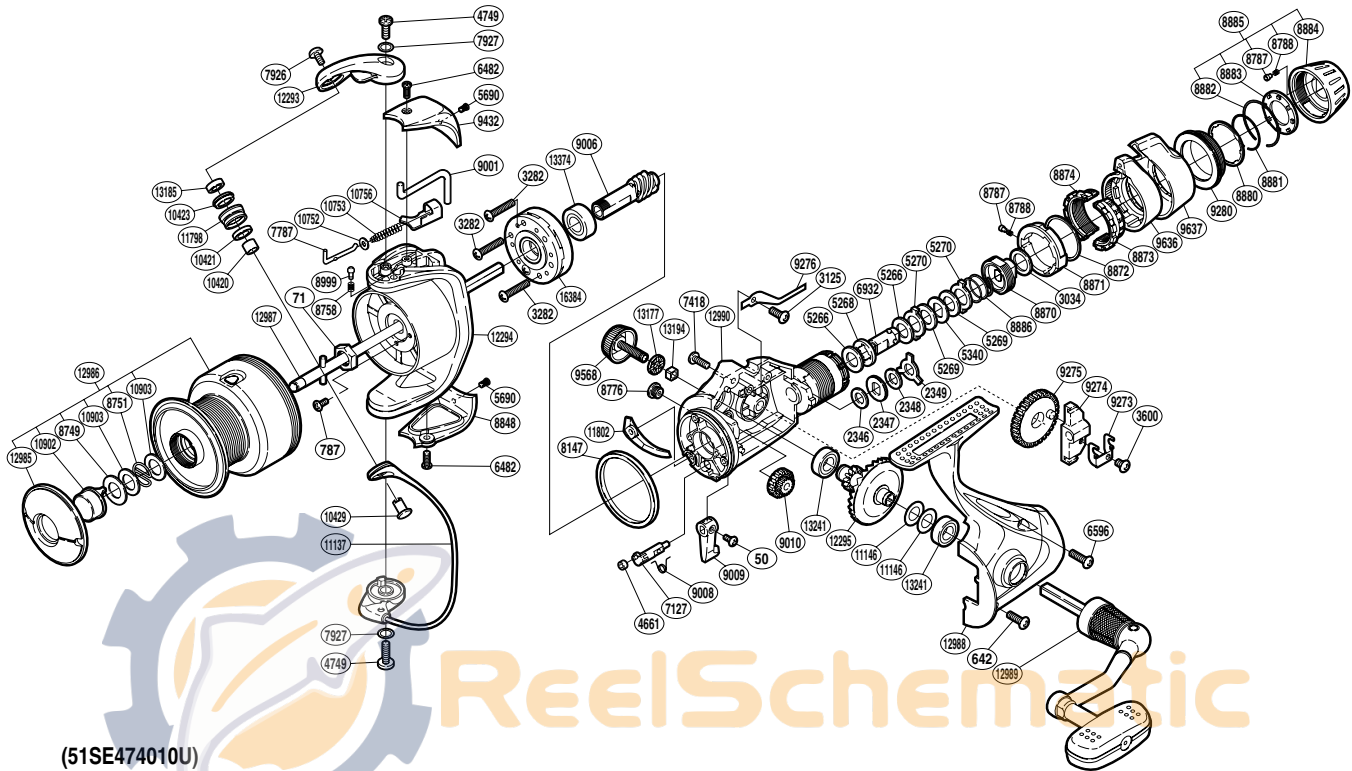

SHIMANO

SYMETRE A-RB

SY-4000RJ

(51SE474010U)

Please note that the number of adjusting washers may not be the same as shown in the exploded views. (Adjustment will vary with each individual product.)

Part No.	Description	Part No.	Description	Part No.	Description
RD 0050	Screw	RD 8758	Click Spring	RD 9637	Fightin' Lever Outer
RD 0071	Rotor Nut	RD 8776	Oil Cap	RD10420	Bearing Spacer
RD 0642	Screw	RD 8787	Click Pin	RD10421	Line Roller Collar
RD 0787	Screw	RD 8788	Click Spring	RD10423	Line Roller Bushing
RD 2346	Drag Washer	RD 8848	Bail Hold Support Guard	RD10429	Line Roller Support
RD 2347	Click Gear	RD 8870	Pressure Screw	RD10752	Spring Guide A Support
RD 2348	Drag Washer	RD 8871	Lever Click Gear	RD10753	Bail Spring
RD 2349	Eared Washer	RD 8872	Fightin' Pressure Screw Washer	RD10756	Bail Spring Seat
RD 3034	Spacer	RD 8873	Fightin' Pressure Screw	RD10902	Push Button
RD 3125	Screw	RD 8874	Fightin' Pressure Screw B	RD10903	Washer
RD 3282	Screw	RD 8880	Drag Knob Washer	RD11137	Bail Assembly
RD 3600	Screw	RD 8881	Drag Knob Retainer	RD11146	Washer
RD 4661	Anti-Reverse Cam Ring	RD 8882	Click Plate Retainer	RD11798	Line Roller
RD 4749	Screw	RD 8883	Click Plate	RD11802	Bail Trip Strike
RD 5266	Drag Washer	RD 8884	Drag Programmer A	RD12293	Bail Arm
RD 5268	Drag Shaft B	RD 8885	Drag Programmer Assembly	RD12294	Rotor
RD 5269	Drag Washer	RD 8886	Drag Coil Spring	RD12295	Drive Gear
RD 5270	Eared Washer	RD 8999	Click Pin	RD12985	Push Button Collar
RD 5340	Key Washer	RD 9001	Bail Trip Lever	RD12986	Spool Assembly
RD 5690	Screw	RD 9006	Pinion Gear	RD12987	Main Shaft
RD 6482	Screw	RD 9008	Anti-Reverse Cam Spring	RD12988	Side Cover
RD 6596	Screw	RD 9009	Anti-Reverse Lever	RD12989	Handle Assembly
RD 6932	Drag Shaft A	RD 9010	Idle Gear	RD12990	Body
RD 7127	Anti-Reverse Cam	RD 9273	Oscillating Slider Retainer	RD13177	Handle Screw Cap Spacer
RD 7418	Screw	RD 9274	Oscillating Slider	RD13194	Handle Screw Lock
RD 7787	Bail Spring Guide A	RD 9275	Oscillating Gear	RD13185	Ball Bearing
RD 7926	Screw	RD 9276	Drag Click	RD13241	Ball Bearing
RD 7927	Washer	RD 9280	Drag Programmer B	RD13374	Ball Bearing
RD 8147	Friction Ring	RD 9432	Bail Spring Cover	RD16384	Roller Clutch Assembly
RD 8749	Washer	RD 9568	Handle Screw Cap		
RD 8751	Locking Spring	RD 9636	Fightin' Lever Inner A		